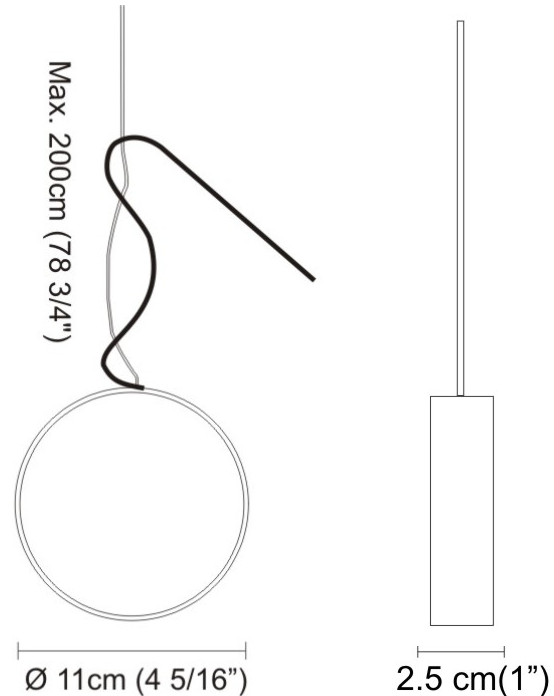

GENERAL

Series: Do Not Disturb _____
Brand: Knikerboker _____
Division: Design _____
Mounting Type: Suspension _____
Mounting Location: Ceiling _____
Subcategory: Ambient _____

PHYSICAL

Shape: Round _____
Length (mm): 185 _____
Length (in): 7 5/16 _____
Width (mm): 25 _____
Width (in): 1 _____
Max. Overall Height (mm): 2000 _____
Max. Overall Height (in): 78 3/4 _____
Light Distribution: Direct / Indirect _____
Diffuser: Opal _____
Fixture Finish: EWH / EBK / MAN / COF / PRD / SLF / GLF / CLF / BRL _____
Fixture Material: Metal _____
Cable Details: Silicon Coaxial Cable 1500mm _____

ELECTRICAL

Lamp Type: LED _____
Input Wattage (W): 8 _____
Total Output Wattage (W): 7 _____
Dimming: 0-10V Dimming / Phase Dimming (120Vac Only) _____
Driver Included: Yes _____
Driver Location: Integrated _____
Driver Type: Constant Voltage - 120 / 277Vac _____
Driver Class: Class 2 _____
Input Voltage (V): 120 - 277 _____
Output Voltage (V): 24 _____
Upon Request: (Not included - see components) Remote: 0-10Vdc dimming / (Included) Integral: Phase dimming @120Vac only / Non-dimming 277Vac _____

LED

Number of LEDs: 1 _____
Color Temperature (°K): 3000 _____
Nominal Lumen (lm): 1000 _____
CRI: >85 CRI _____
Lamp Life (hrs): 50000 _____

OPTICAL

RATINGS AND CERTIFICATIONS

Certified By: Certified for North American Standards _____
IP rating: IP20 _____